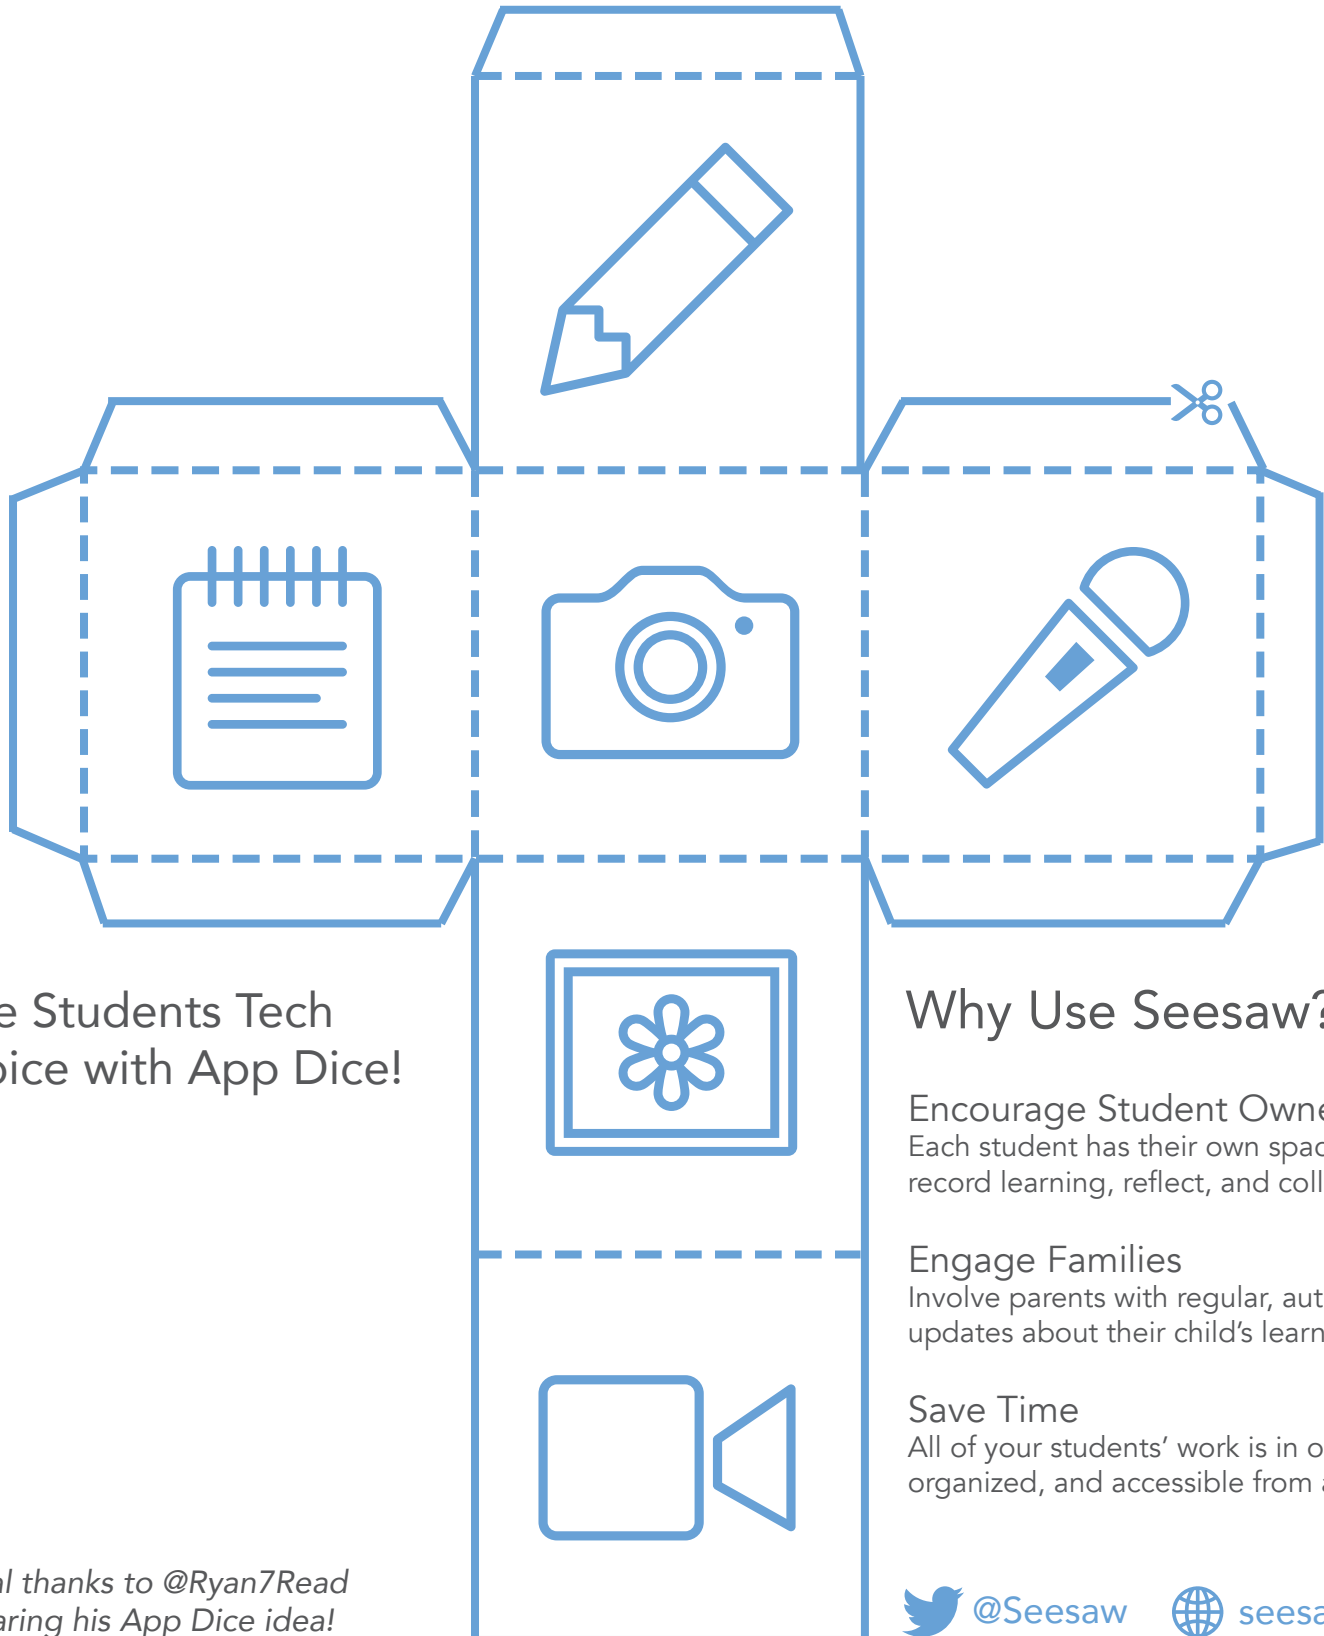

Seesaw

Student Driven Digital Portfolios

Give Students Tech Choice with App Dice!

Why Use Seesaw?

Encourage Student Ownership
Each student has their own space to record learning, reflect, and collaborate.

Engage Families
Involve parents with regular, automatic updates about their child's learning.

Save Time
All of your students' work is in one place, organized, and accessible from anywhere.

Special thanks to @Ryan7Read for sharing his App Dice idea!